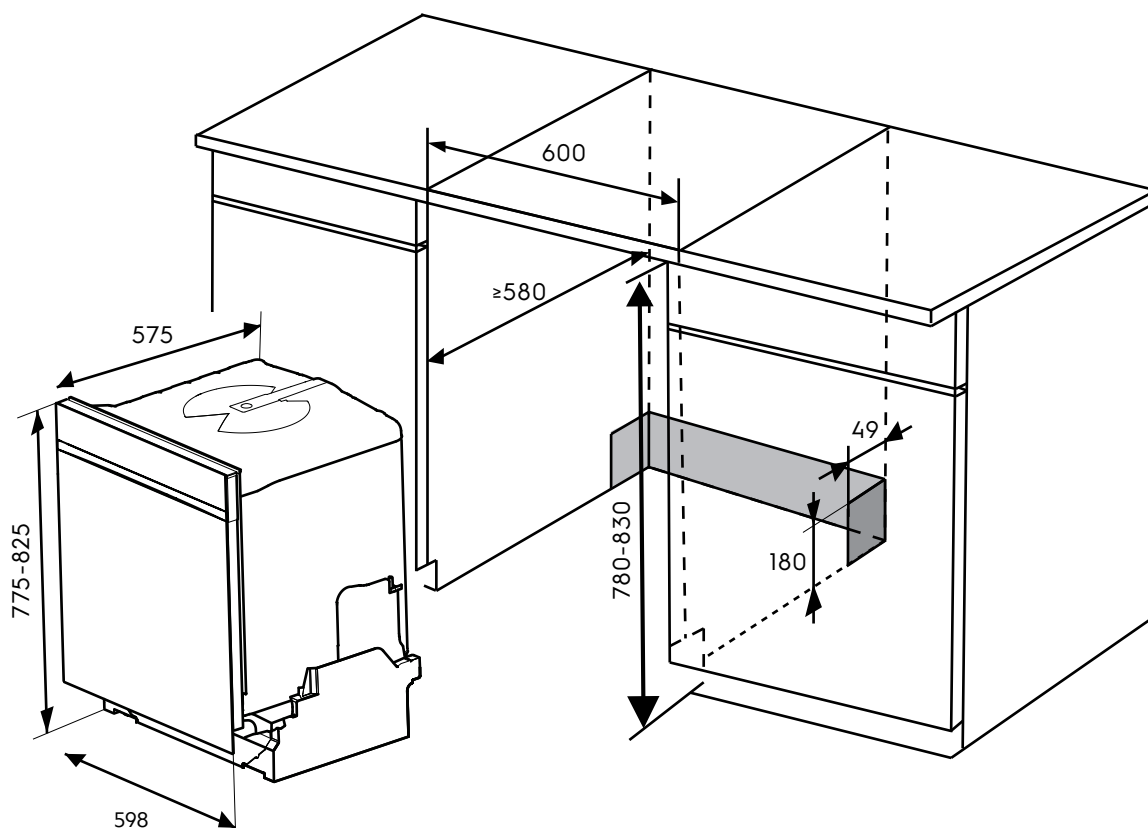

Dimension Guide

Built-under dishwasher

Model:

ESG58600SK

Dimensions

	width (mm)	height (mm)	depth (mm)
Cut-out (mm)	560	780-830	580
Product (mm)	598	775-825	575

Please note! Dimensions to be used as a guide only. All customers MUST refer to the user manual supplied with the product for detailed installation instructions.