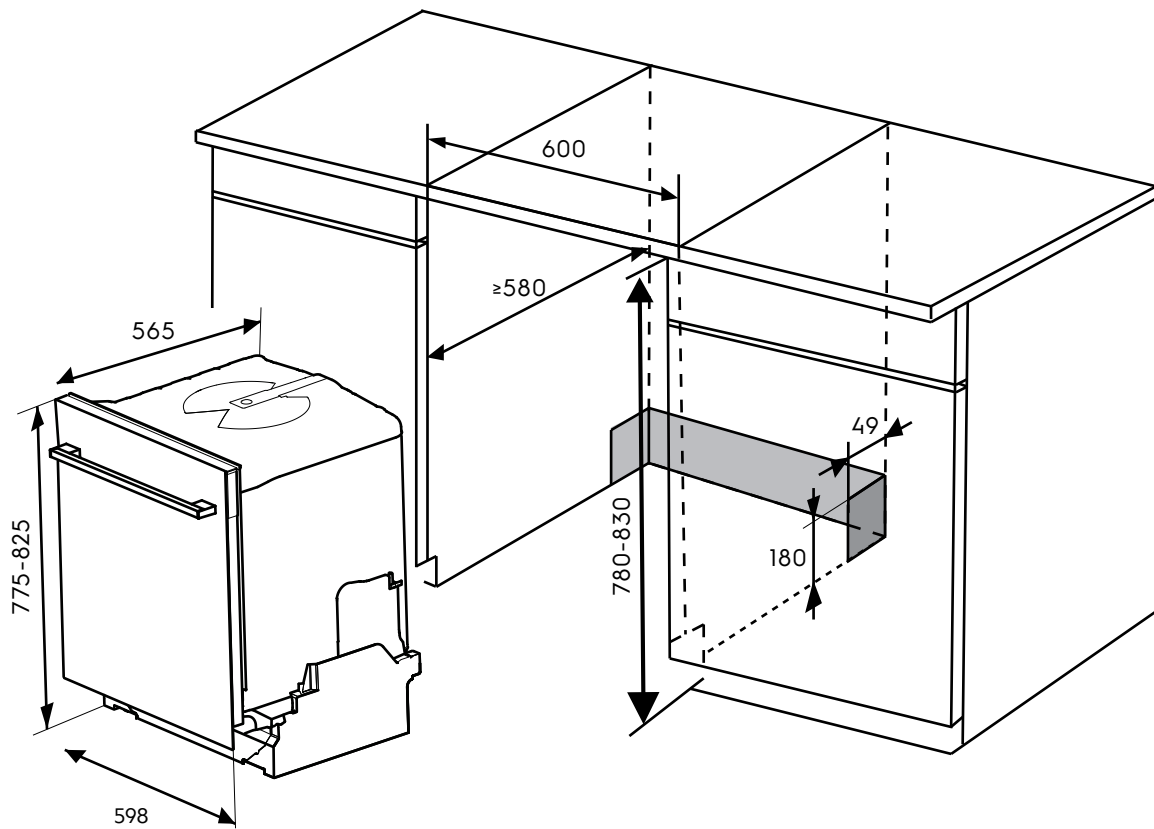

Dimension Guide

Built-under dishwasher

Model:

EEG58600LX

Dimensions

	width (mm)	height (mm)	depth (mm)
Cut-out (mm)	600	780-830	580
Product (mm)	598	775-825	565

Please note! Dimensions to be used as a guide only. All customers MUST refer to the user manual supplied with the product for detailed installation instructions.