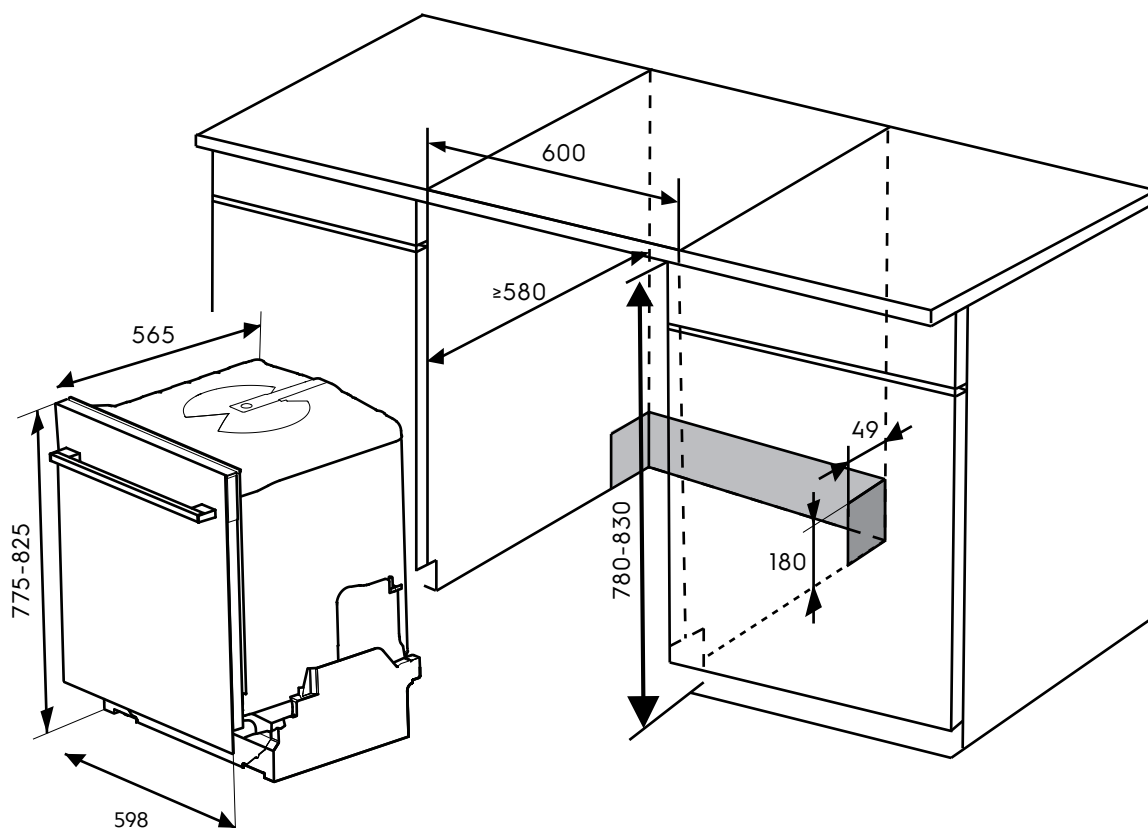

Dimension Guide

Built-under dishwasher

Model:
EEG58600LK

Dimensions

	width (mm)	height (mm)	depth (mm)
Cut-out (mm)	600	780-830	580
Product (mm)	598	775-825	565

Please note! Dimensions to be used as a guide only. All customers MUST refer to the user manual supplied with the product for detailed installation instructions.