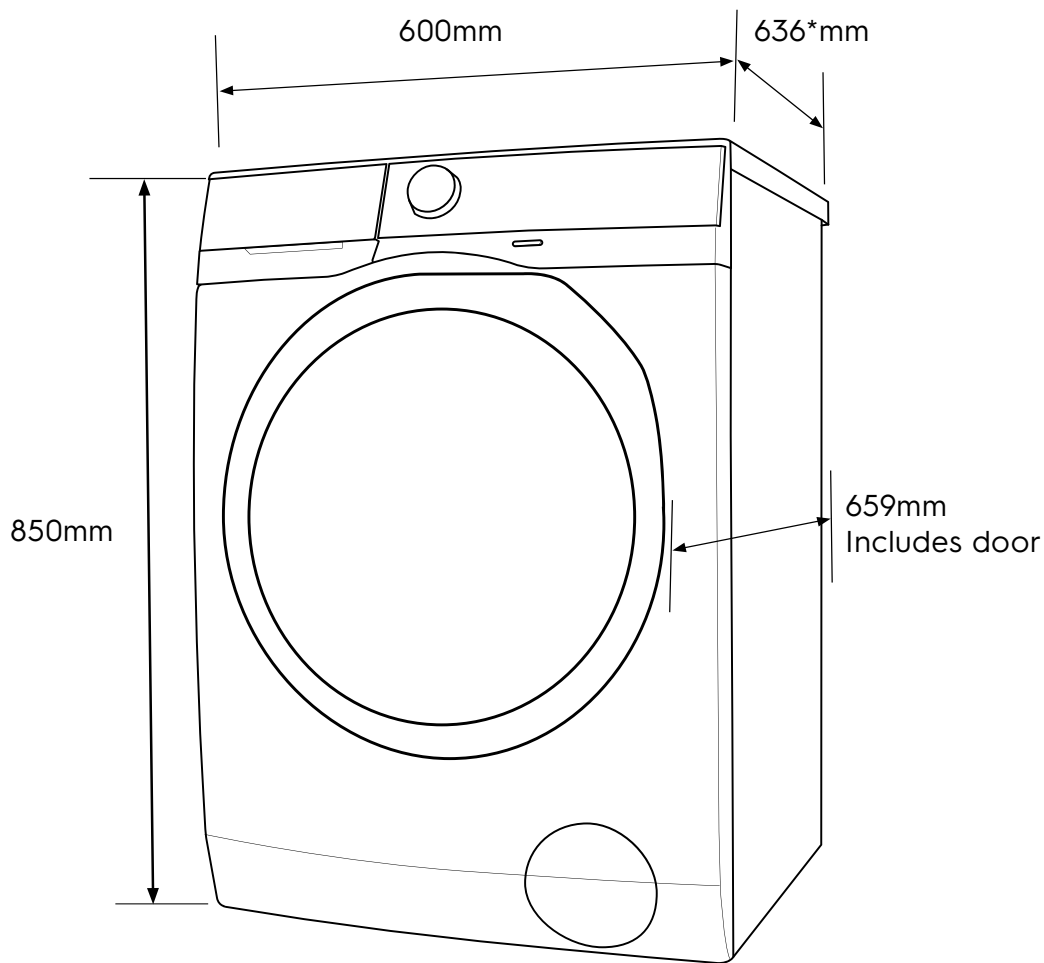

Dimension Guide

Washer Dryer

Model:
EWW1142Q7WB

Dimensions			
	width	height	depth
Product (mm)	600	850	636

Please note! Dimensions to be used as a guide only. All customers MUST refer to the user manual supplied with the product for detailed installation instructions.
© 2021 Electrolux S.E.A PTE. LTD. E_DIM_EWW1142Q7WB_Jun21