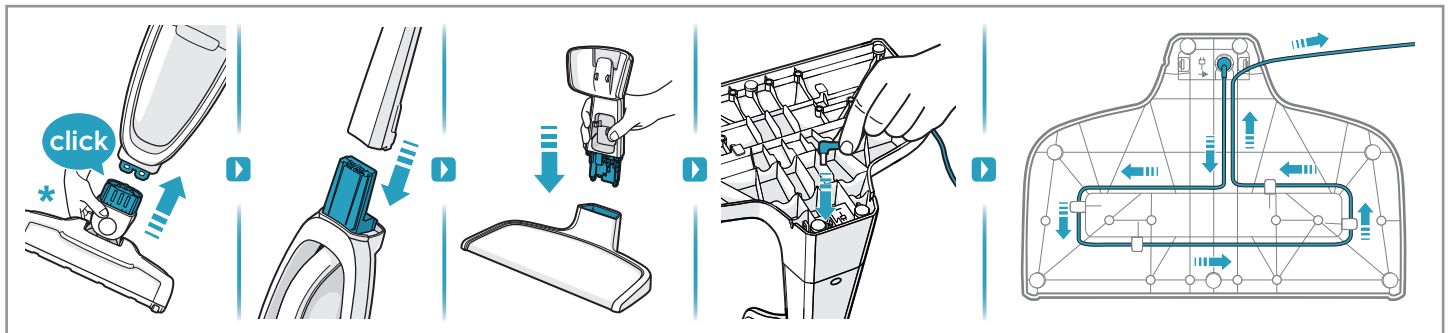

www.electrolux.com

4.5h

100%

x2

■■■	100%
■■■	75-100%
■□	50-75%
□□	25-50%
■□□	0-25%

ON OFF

x2

x1