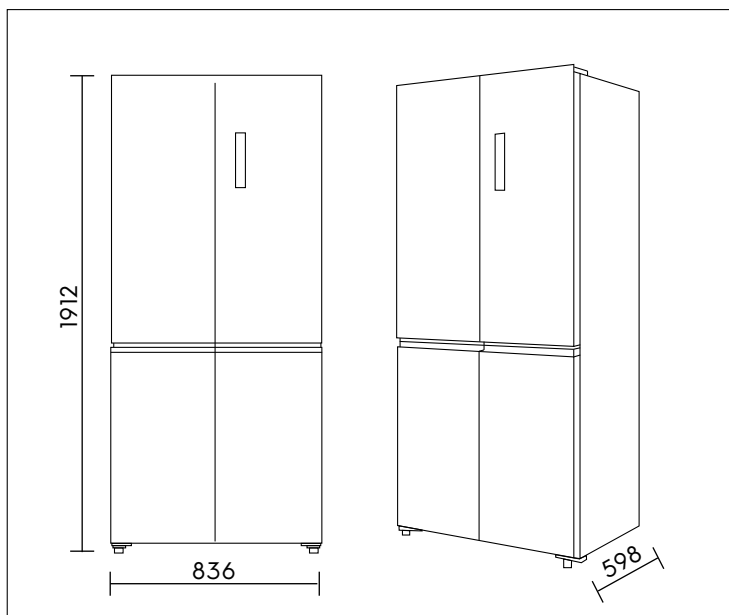

# Dimension Guide

### Dimensions

	width	height	depth
Cut-out (mm)	846	1917	600
Product (mm)	836	1912	598

**Please note!** Dimensions to be used as a guide only. All customers MUST refer to the user manual supplied with the product for detailed installation instructions.