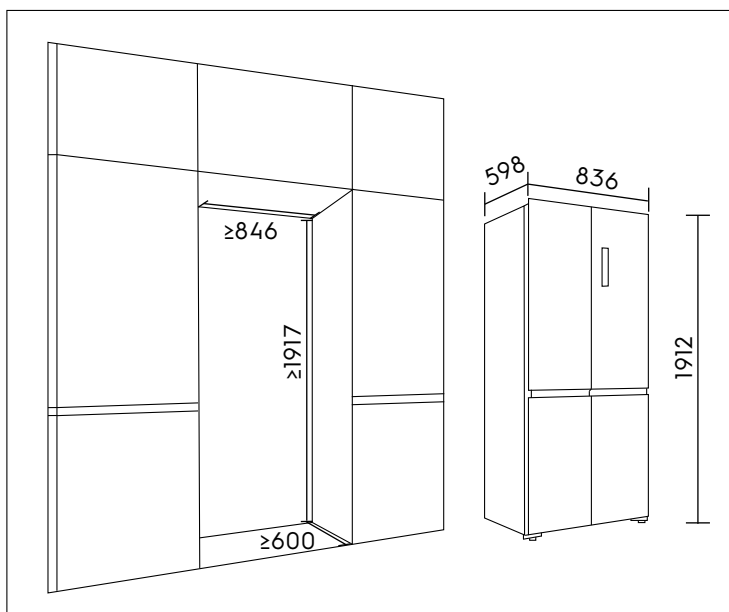

# Dimension Guide

## French door refrigerator

**Model:**  
EQE4800A-W

### Dimensions

	width	height	depth
Cut-out (mm)	846	1917	600
Product (mm)	836	1912	598

**Please note!** Dimensions to be used as a guide only. All customers MUST refer to the user manual supplied with the product for detailed installation instructions.