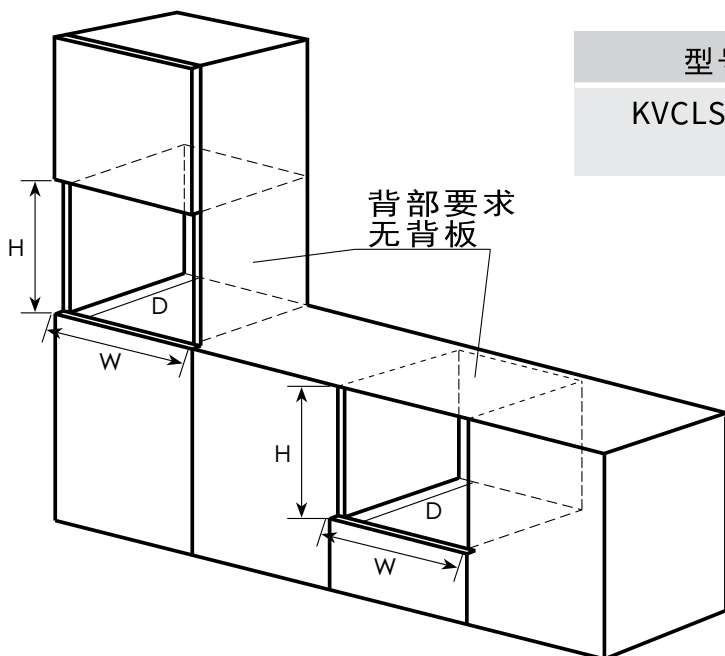

Dimension Guide

Build-in compact steam oven

Model:
KVCLS00YP

Dimensions

	width	height	depth
Cut-out (mm)	564	450	560
Product (mm)	595	455	550

型号	开孔尺寸
KVCLS00YP	W564*H450*D560(上扣5mm 无下扣)

Please note! Dimensions to be used as a guide only. All customers MUST refer to the user manual supplied with the product for detailed installation instructions.