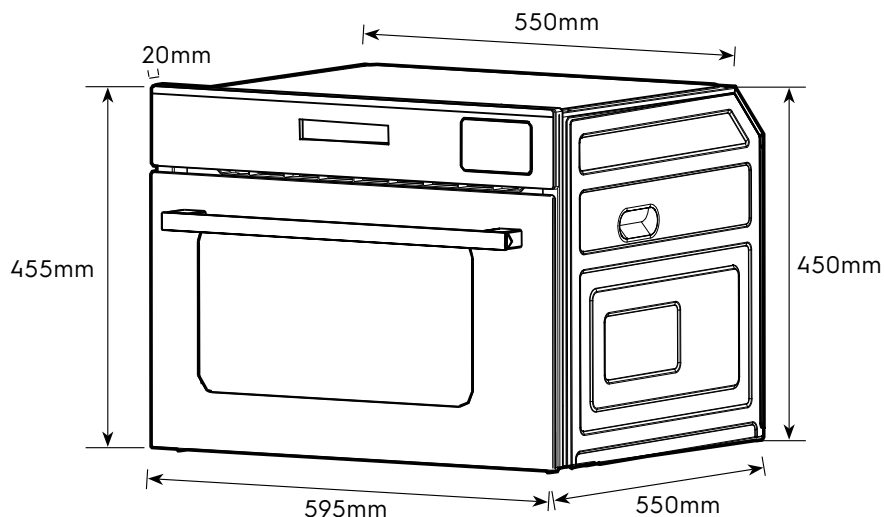

Dimension Guide

Build-in compact steam oven

Model:
KVCLS00YP

Dimensions

	width	height	depth
Cut-out (mm)	564	450	560
Product (mm)	595	455	550

型号	开孔尺寸
KVCLS00YP	W564*H450*D560(上扣5mm 无下扣)

Please note! Dimensions to be used as a guide only. All customers MUST refer to the user manual supplied with the product for detailed installation instructions.