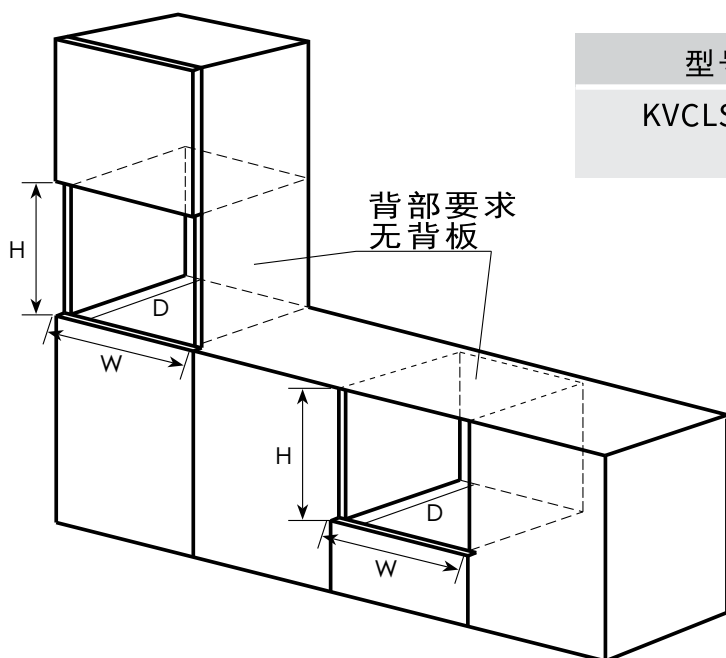

Dimension Guide

Build-in compact steam oven

Model:
KVCLS00Y

Dimensions			
	width	height	depth
Cut-out (mm)	564	450	560
Product (mm)	595	455	550

型号	开孔尺寸
KVCLS00Y	W564*H450*D560(上扣5mm 无下扣)

Please note! Dimensions to be used as a guide only. All customers MUST refer to the user manual supplied with the product for detailed installation instructions.