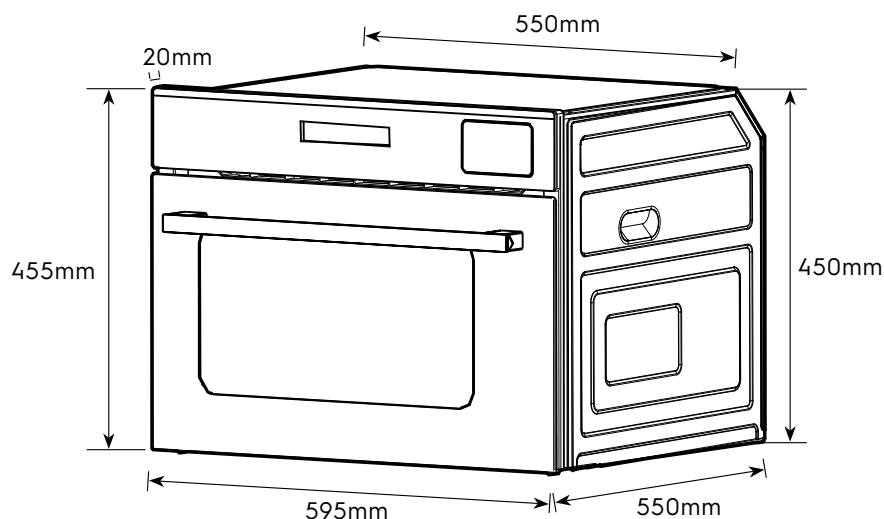

Dimension Guide

Build-in compact steam oven

Model:
KVCLS00Y

Dimensions			
	width	height	depth
Cut-out (mm)	564	450	560
Product (mm)	595	455	550

型号	开孔尺寸
KVCLS00Y	W564*H450*D560(上扣5mm 无下扣)

Please note! Dimensions to be used as a guide only. All customers MUST refer to the user manual supplied with the product for detailed installation instructions.