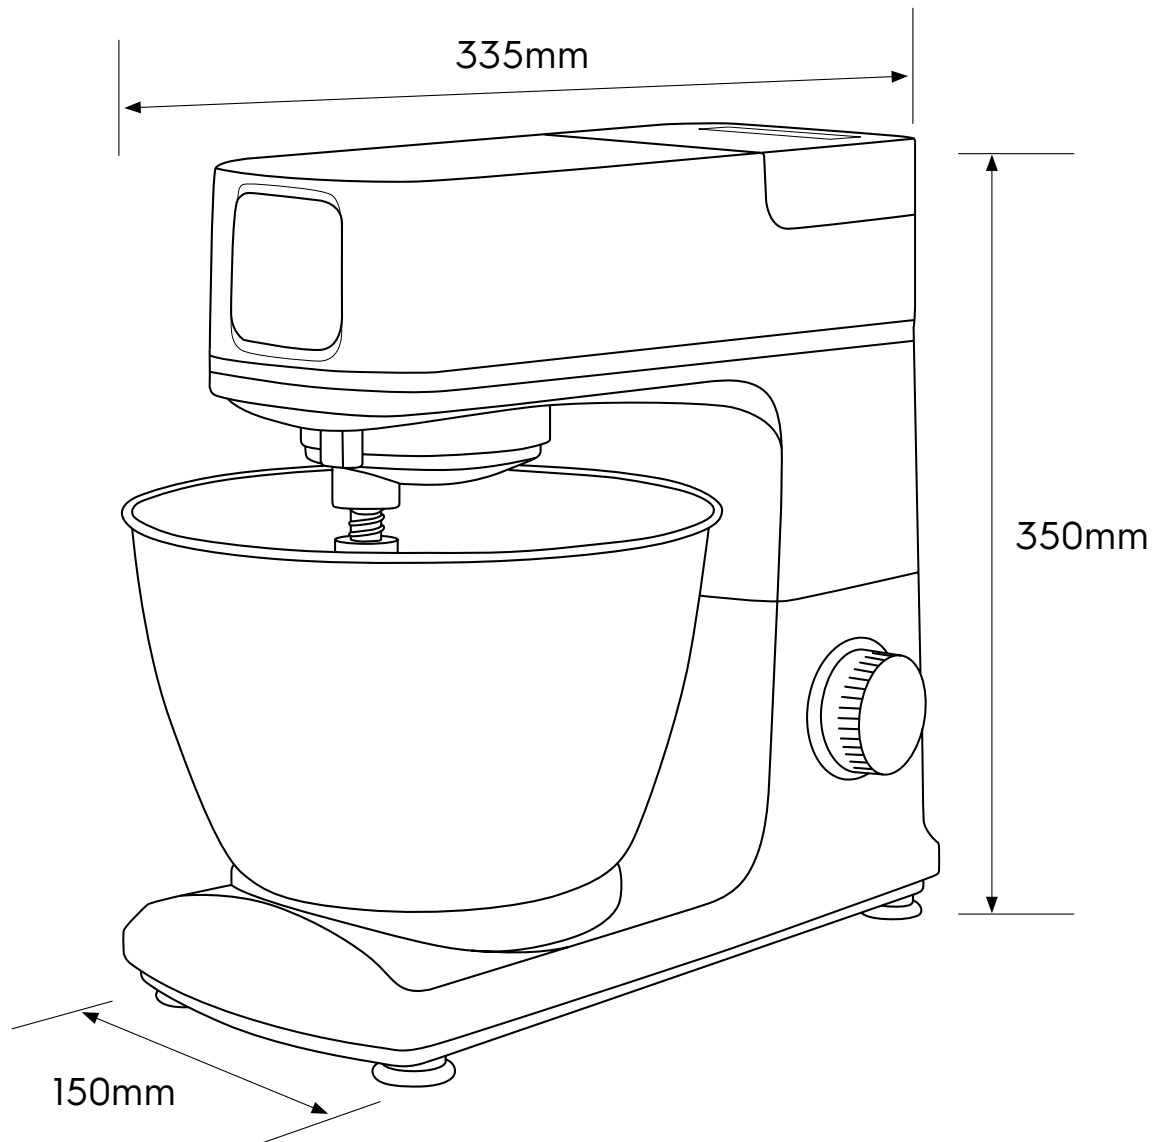

Dimension Guide

Mixer

Model:
E7KMI-800P

Please note! Dimensions to be used as a guide only. All customers MUST refer to the user manual supplied with the product for detailed installation instructions.

© 2023 Electrolux S.E.A PTE. LTD. ELX_DIM_E7KMI-800P_Dec23