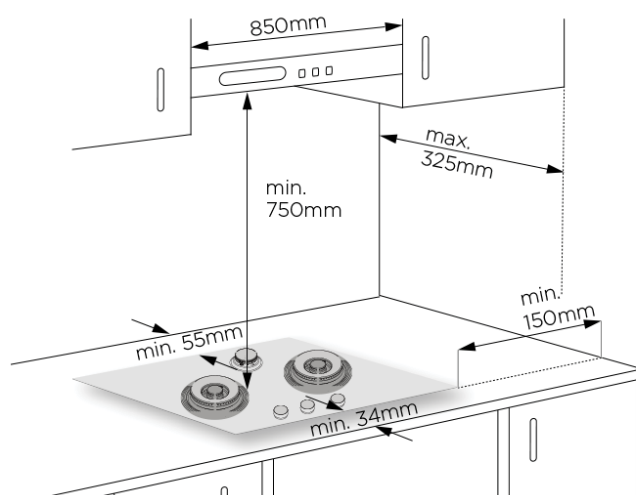

Dimension Guide

Built-in Gas Hob / 80cm

Model:
EHG8228BT

Dimensions			
	width	height	depth
Cut-out (mm)	650		350
Product (mm)	800		508

*To combustible surface (dimension is not relevant if the adjacent surface is non-combustible).

Please note! Dimensions to be used as a guide only. All customers MUST refer to the user manual supplied with the product for detailed installation instructions.

© 2021 Electrolux S.E.A PTE. LTD. E_DIM_EHG8228BT_Oct20