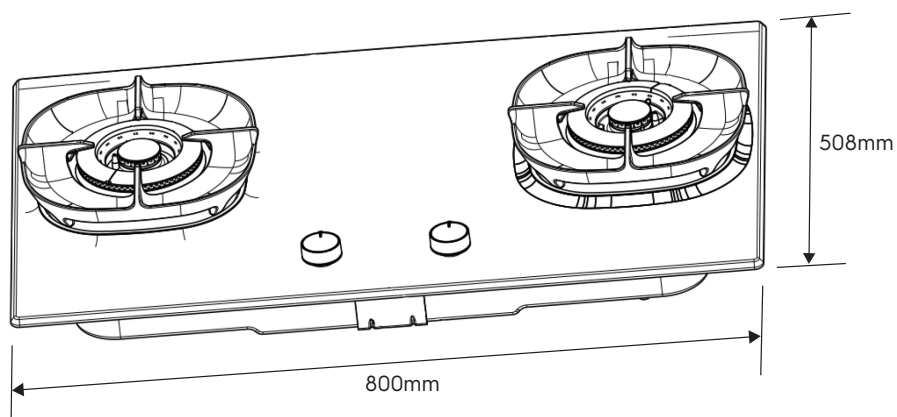

Dimension Guide

Built-in Gas Hob / 80cm

Model:
EHG8228BT

Dimensions			
	width	height	depth
Cut-out (mm)	650		350
Product (mm)	800		508

*To combustible surface (dimension is not relevant if the adjacent surface is non-combustible).

Please note! Dimensions to be used as a guide only. All customers MUST refer to the user manual supplied with the product for detailed installation instructions.

© 2021 Electrolux S.E.A PTE. LTD. E_DIM_EHG8228BT_Oct20