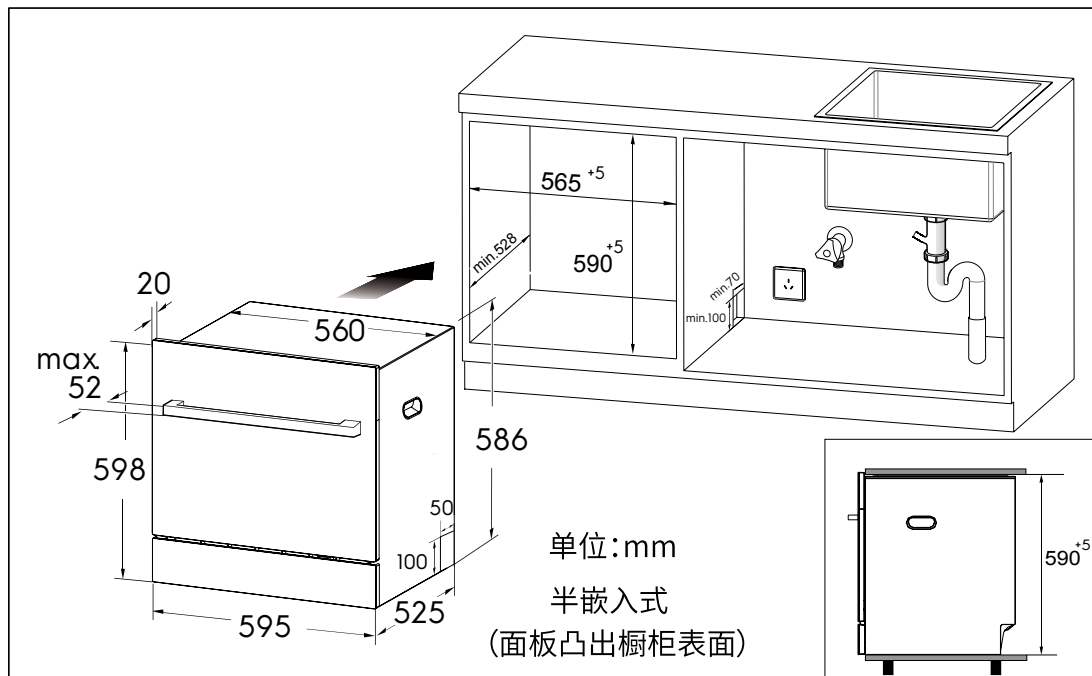

Dimension Guide

Fully Integrated Dishwasher

Model:
EET43200LX

Please note! Dimensions to be used as a guide only. All customers MUST refer to the user manual supplied with the product for detailed installation instructions.
© 2022 Electrolux S.E.A PTE. LTD. ELX_DIM_EET43200LX_Aug22