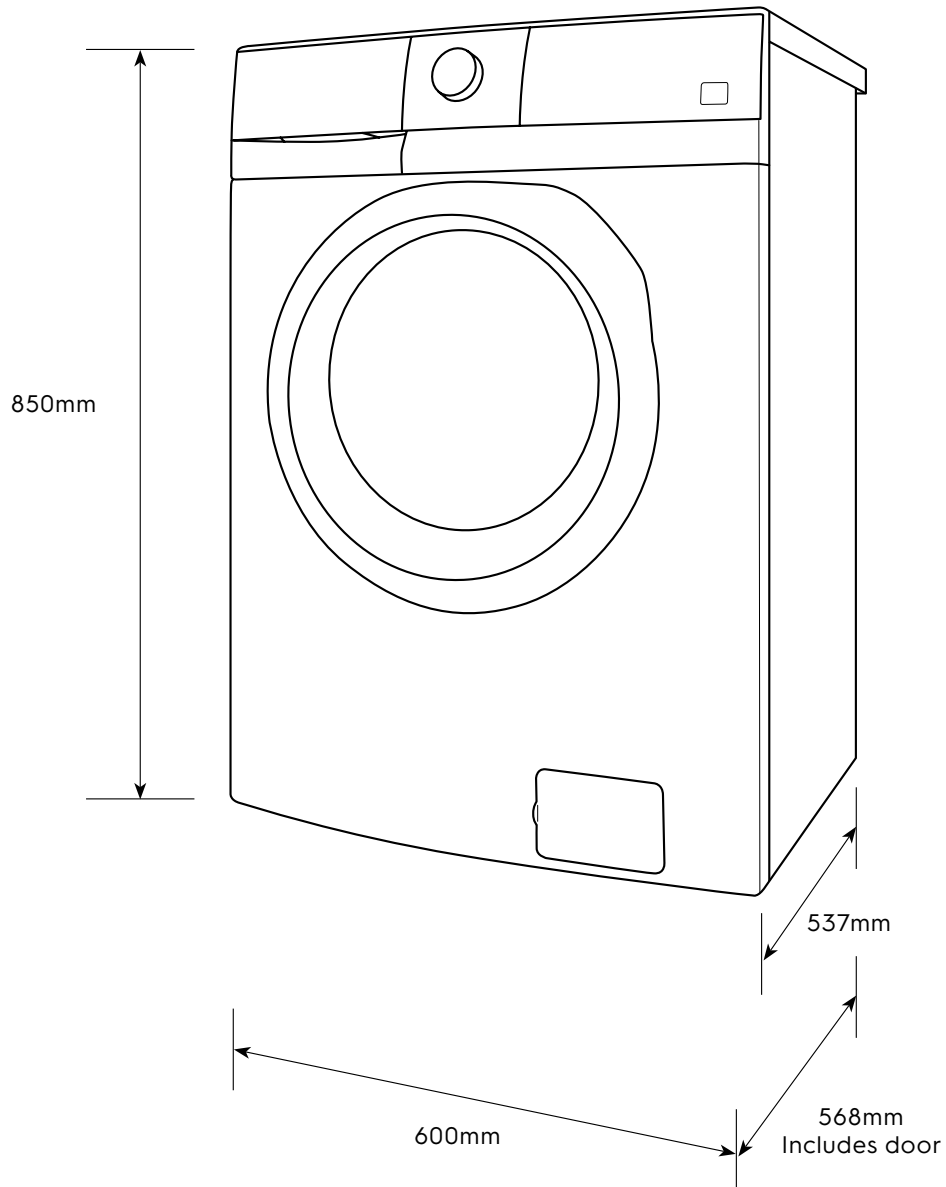

Dimension Guide

Washer Dryer

Model:
EWW8024D3WB

Dimensions

	width	height	depth	max depth
Product (mm)	600	850	537	568

Please note! Dimensions to be used as a guide only. All customers MUST refer to the user manual supplied with the product for detailed installation instructions.