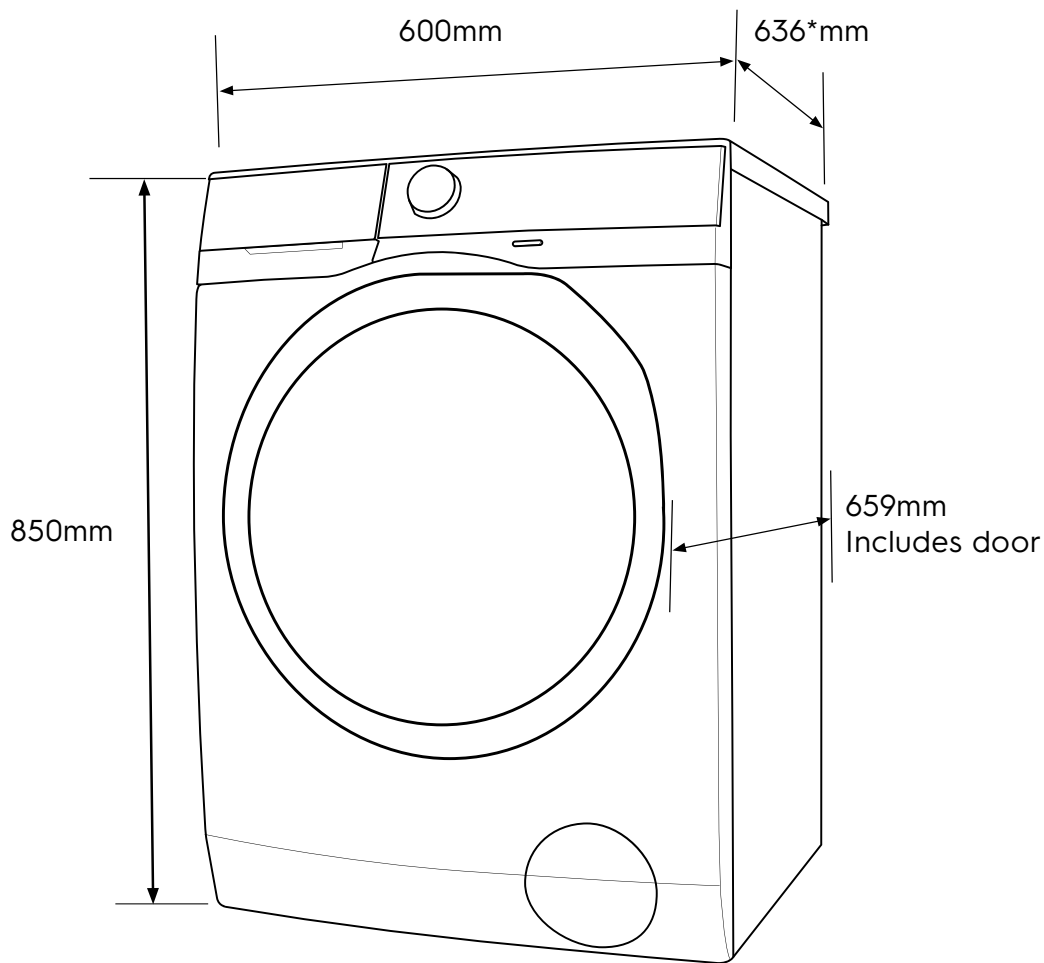

# Dimension Guide

## Washer Dryer

**Model:**  
EWW1024P5WB

Dimensions			
	width	height	depth
Product (mm)	600	850	636

\*Add 20mm for the hose protrusion at the back.

**Please note!** Dimensions to be used as a guide only. All customers MUST refer to the user manual supplied with the product for detailed installation instructions.